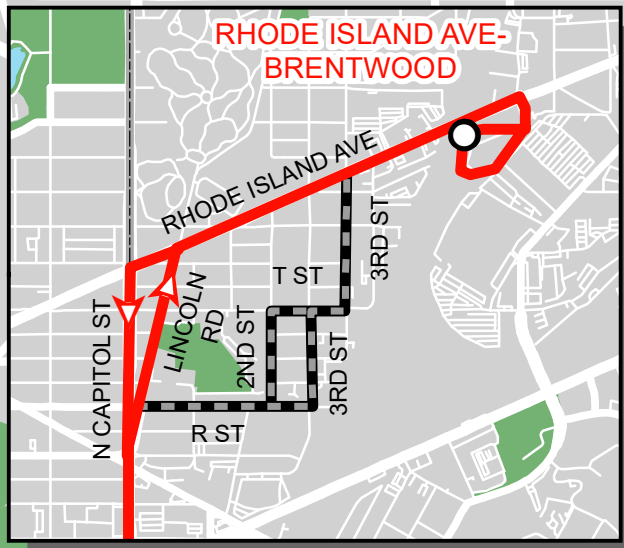

# Metrobus Snow Detour Map

**P6**

Anacostia-Eckington Line

## Legend

-  Not Served During Snow
-  P6 Snow Service
-  Roads

0 0.25 0.5 Miles

Winter 2023-2024

**Route P6**