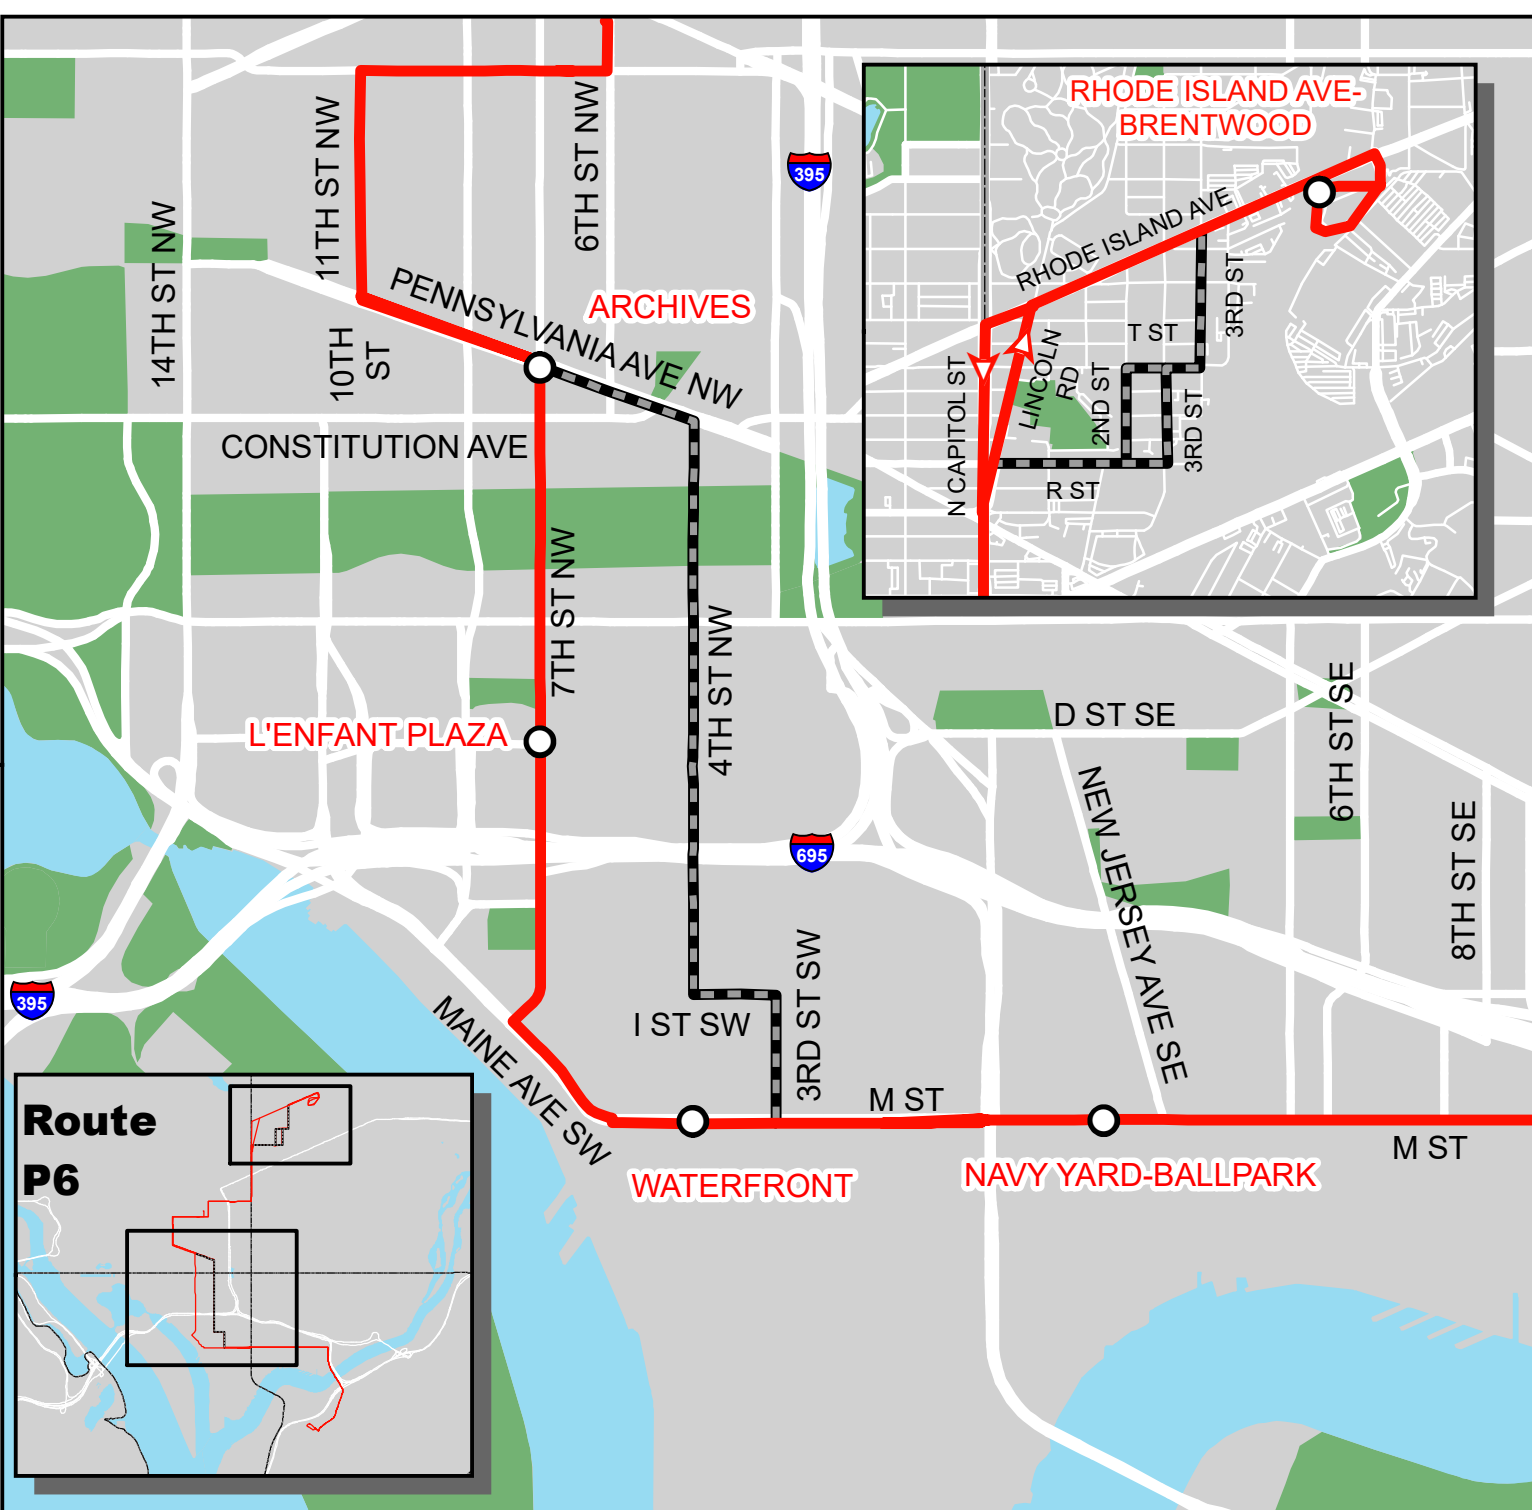

# Metrobus Snow Detour Map

**P6**

Anacostia-Eckington Line

## Legend

-  Not Served During Snow
-  P6 Snow Service
-  Roads

0 0.25 0.5 Miles

Winter 2023-2024

**Route P6**